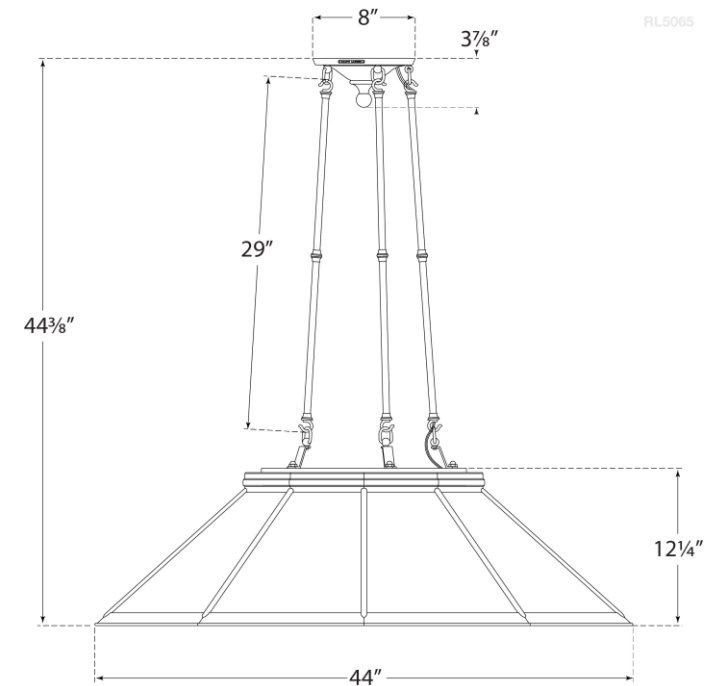

TEAR SHEET

Rivington Large Ten-Paneled Chandelier

Item # RL 5065BZ

Designer: Ralph Lauren

O/A Height: 44.75"

Fixture Height: 16"

Min. Custom Height: 30"

Width: 42"

Canopy: 8" Round

Finishes: BZ, NB, PN

Glass Options: AM, CG, MG, WG

Socket: 10 - E26 Keyless

Wattage: 10 - 60 ST18

Weight: 123 Pounds

VISUAL COMFORT